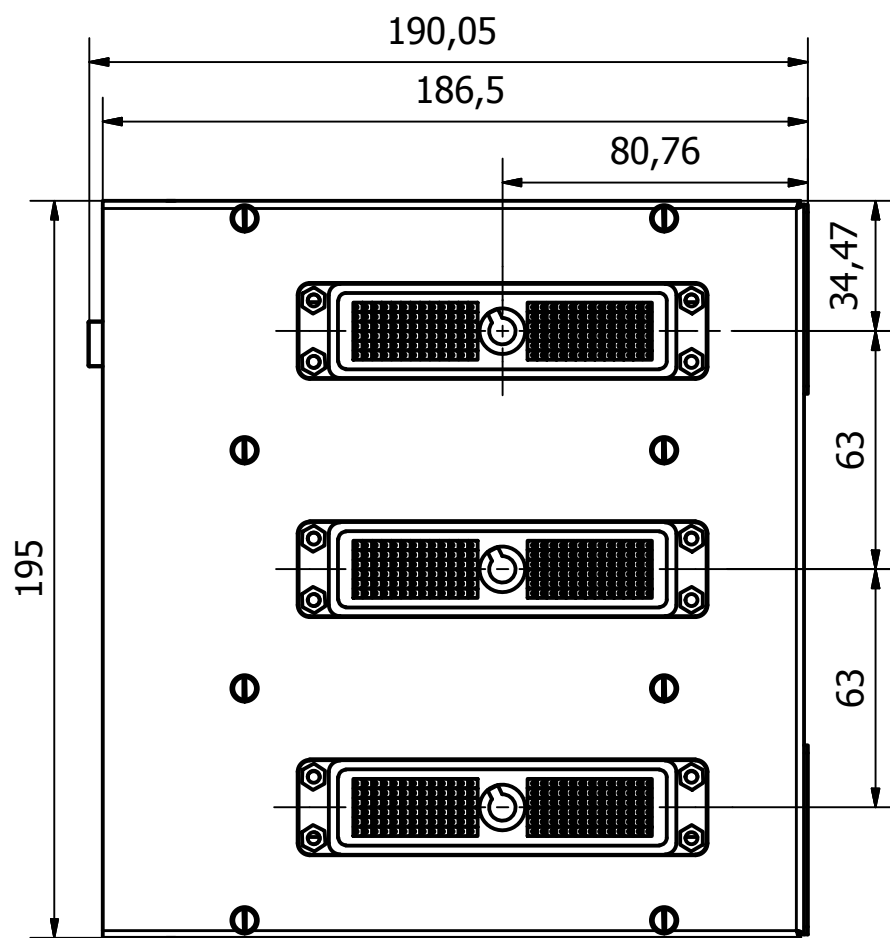

Back (1 : 2)

Designed by Leonid Ciunel	Checked by	Approved by	Date	Date 19-Mar-14	
TELEMED			LS OEM 3Z		
			LS OEM 3Z	Edition	Sheet 1 / 1