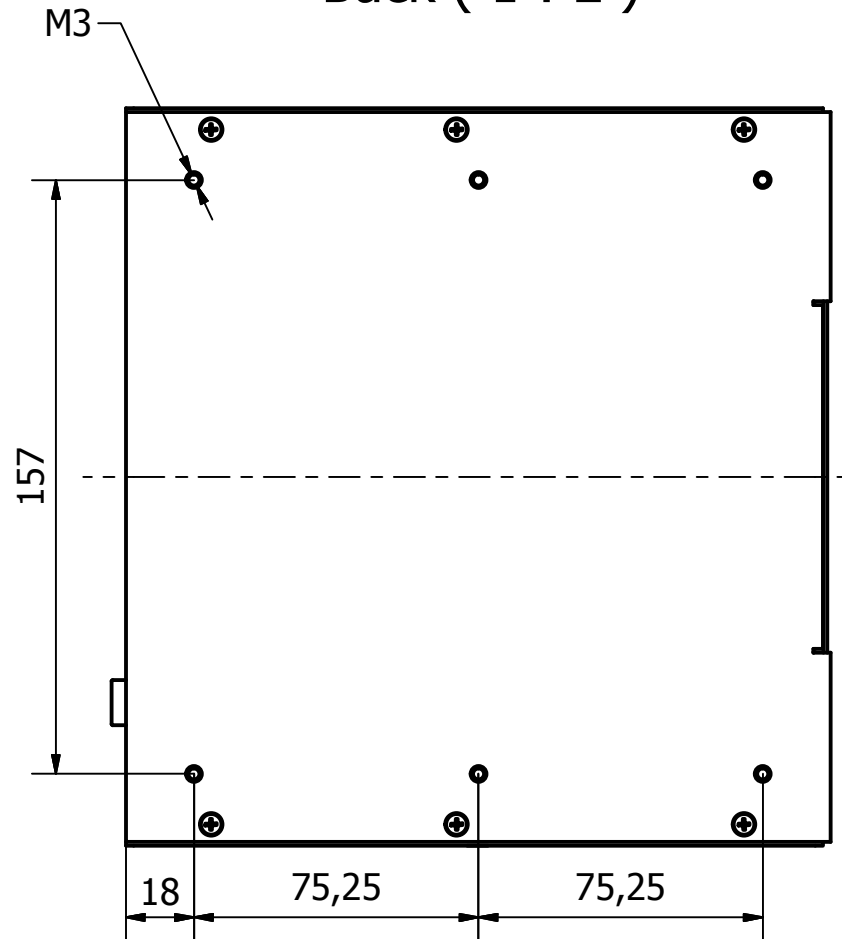

Back (1 : 2)

Designed by Leonid Ciunel	Checked by	Approved by	Date	Date 19-Mar-14	
TELEMED			LS OEM 3Z		
			LS OEM 3Z	Edition	Sheet 1 / 1